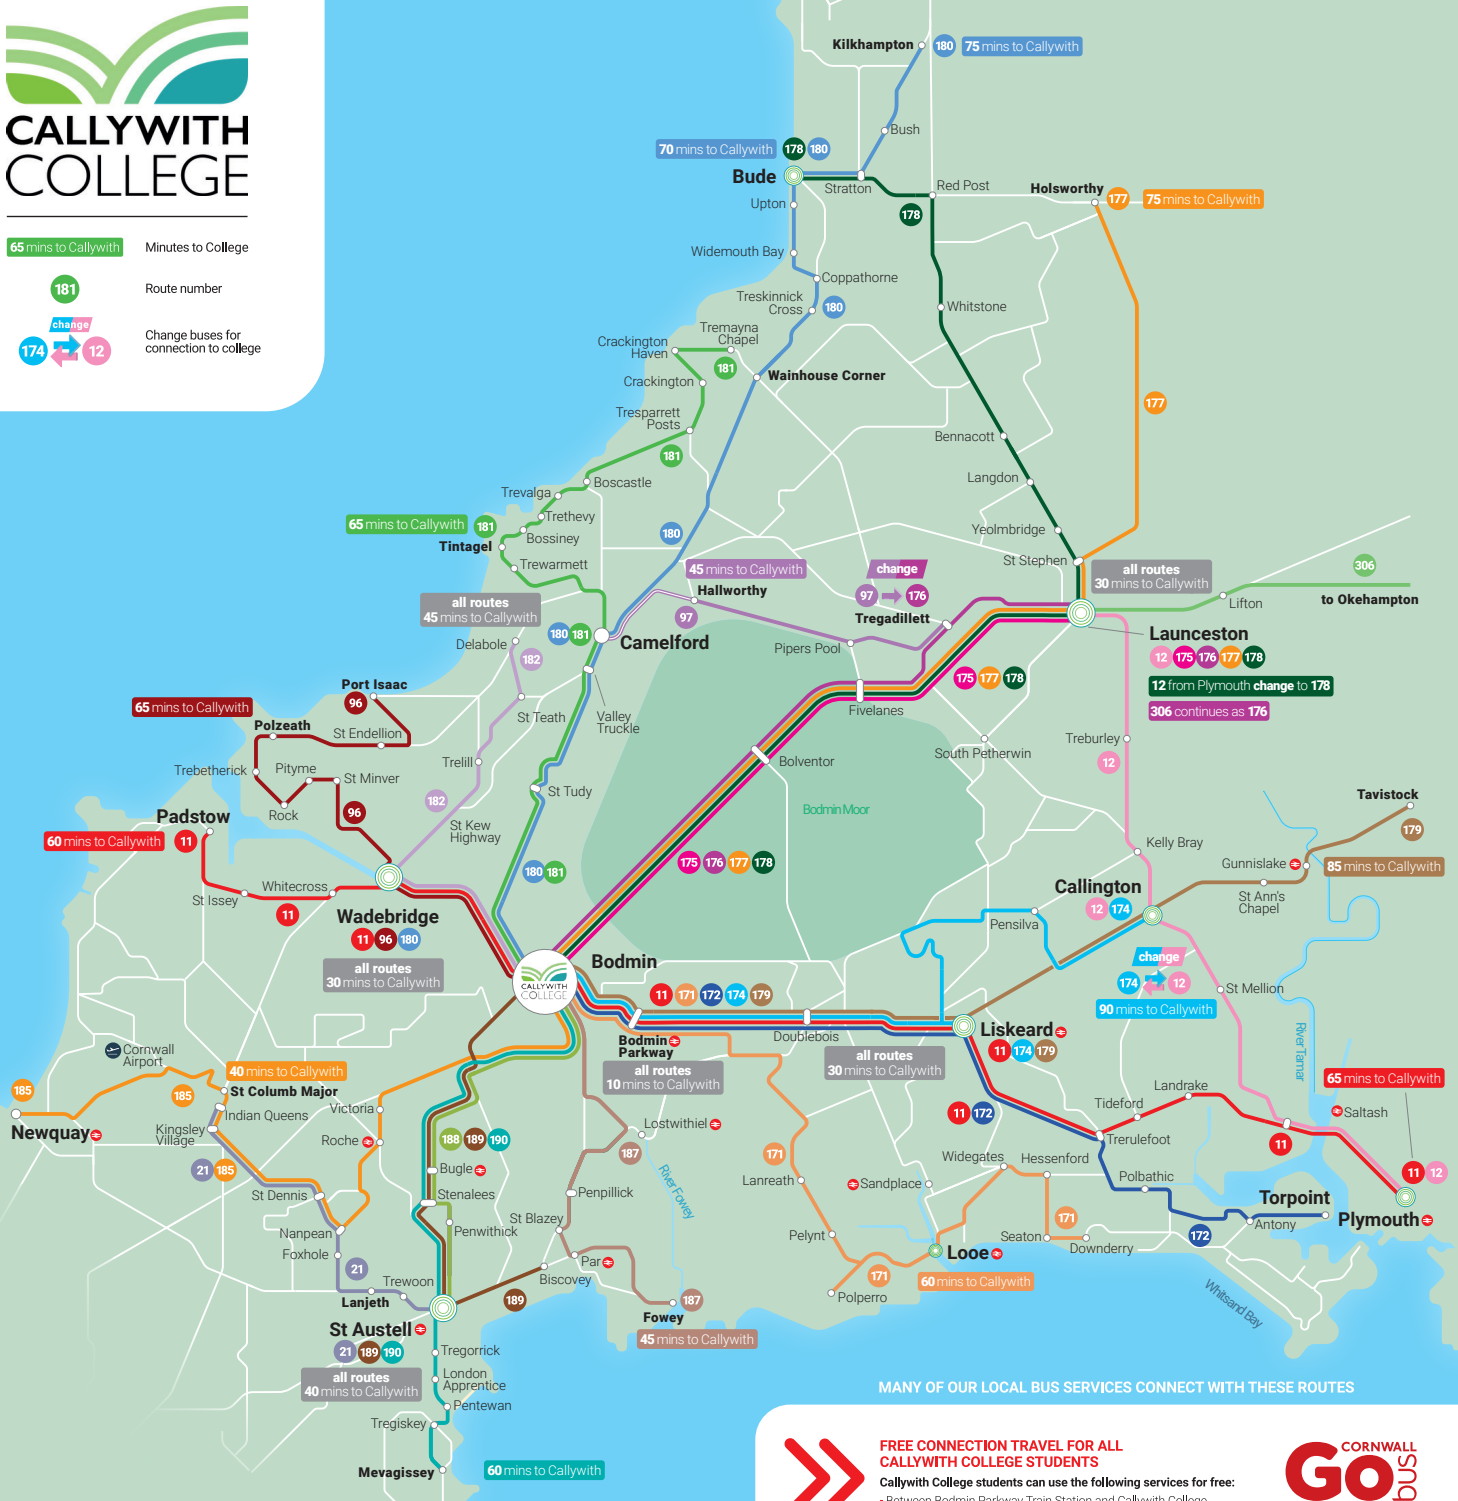

CALLYWITH COLLEGE

65 mins to Callywith

Minutes to College

181

Route number

change

174 → 12

Change buses for connection to college

MANY OF OUR LOCAL BUS SERVICES CONNECT WITH THESE ROUTES

FREE CONNECTION TRAVEL FOR ALL CALLYWITH COLLEGE STUDENTS

Part of GoAhead